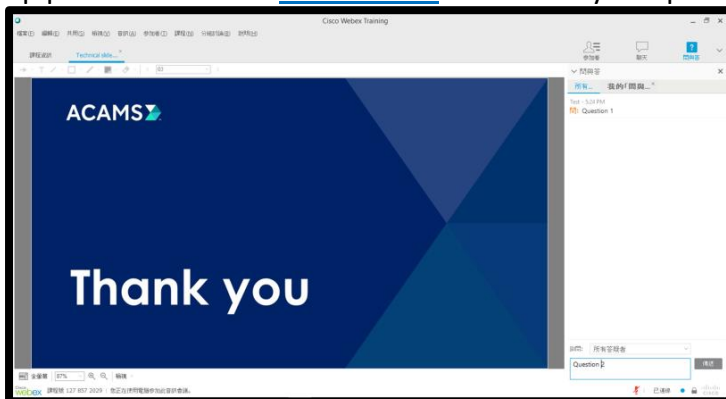

6. 如您有任何課程內容相關或技術的問題，請於介面右方點選 **“問與答”** 並向 **“所有答疑者”** 發問。
  If you have any questions about the content or technical issue, please click the **“Q&A”** box at the right top panel and select **“All Panelists”** to submit your question.